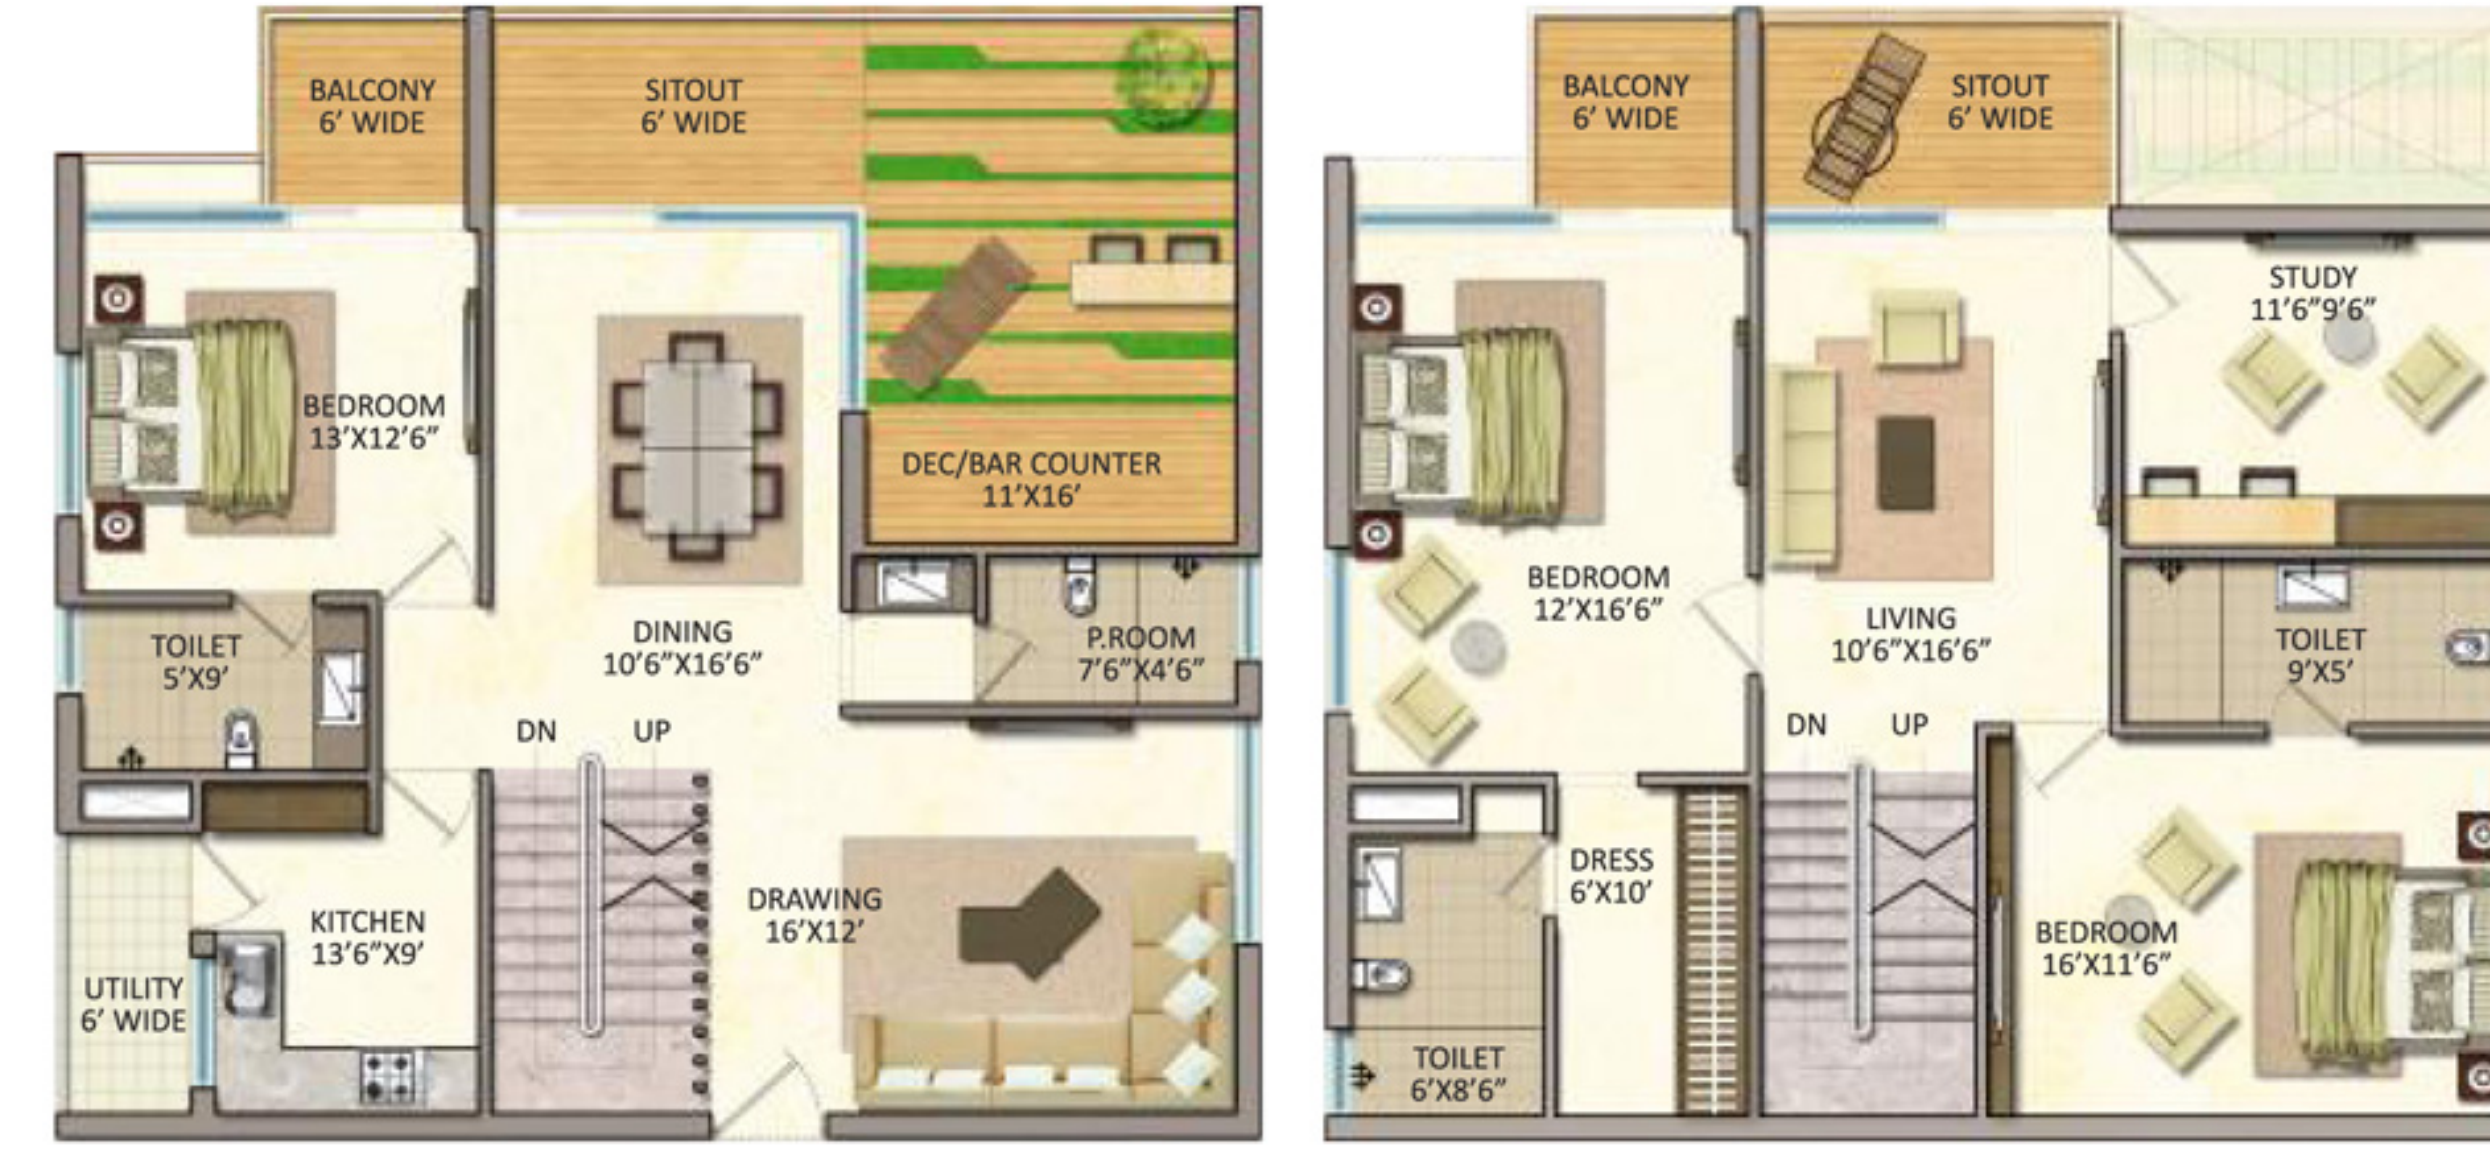

SKY VILLAS FLOOR PLANS

SKY VILLA 8 GROUND FLOOR

FIRST FLOOR

TOTAL 3795 sft.

SKY VILLA 9 GROUND FLOOR

FIRST FLOOR

TOTAL 2965 sft.

SKY VILLA 11 GROUND FLOOR

FIRST

TOTAL 3900 sft.

SKY VILLA 12 GROUND FLOOR

FIRST

TOTAL 3435 sft.

SKY VILLA 13 GROUND FLOOR

FIRST

TOTAL 3340 sft.

SKY VILLA 14 GROUND FLOOR

FIRST

TOTAL 3630 sft.