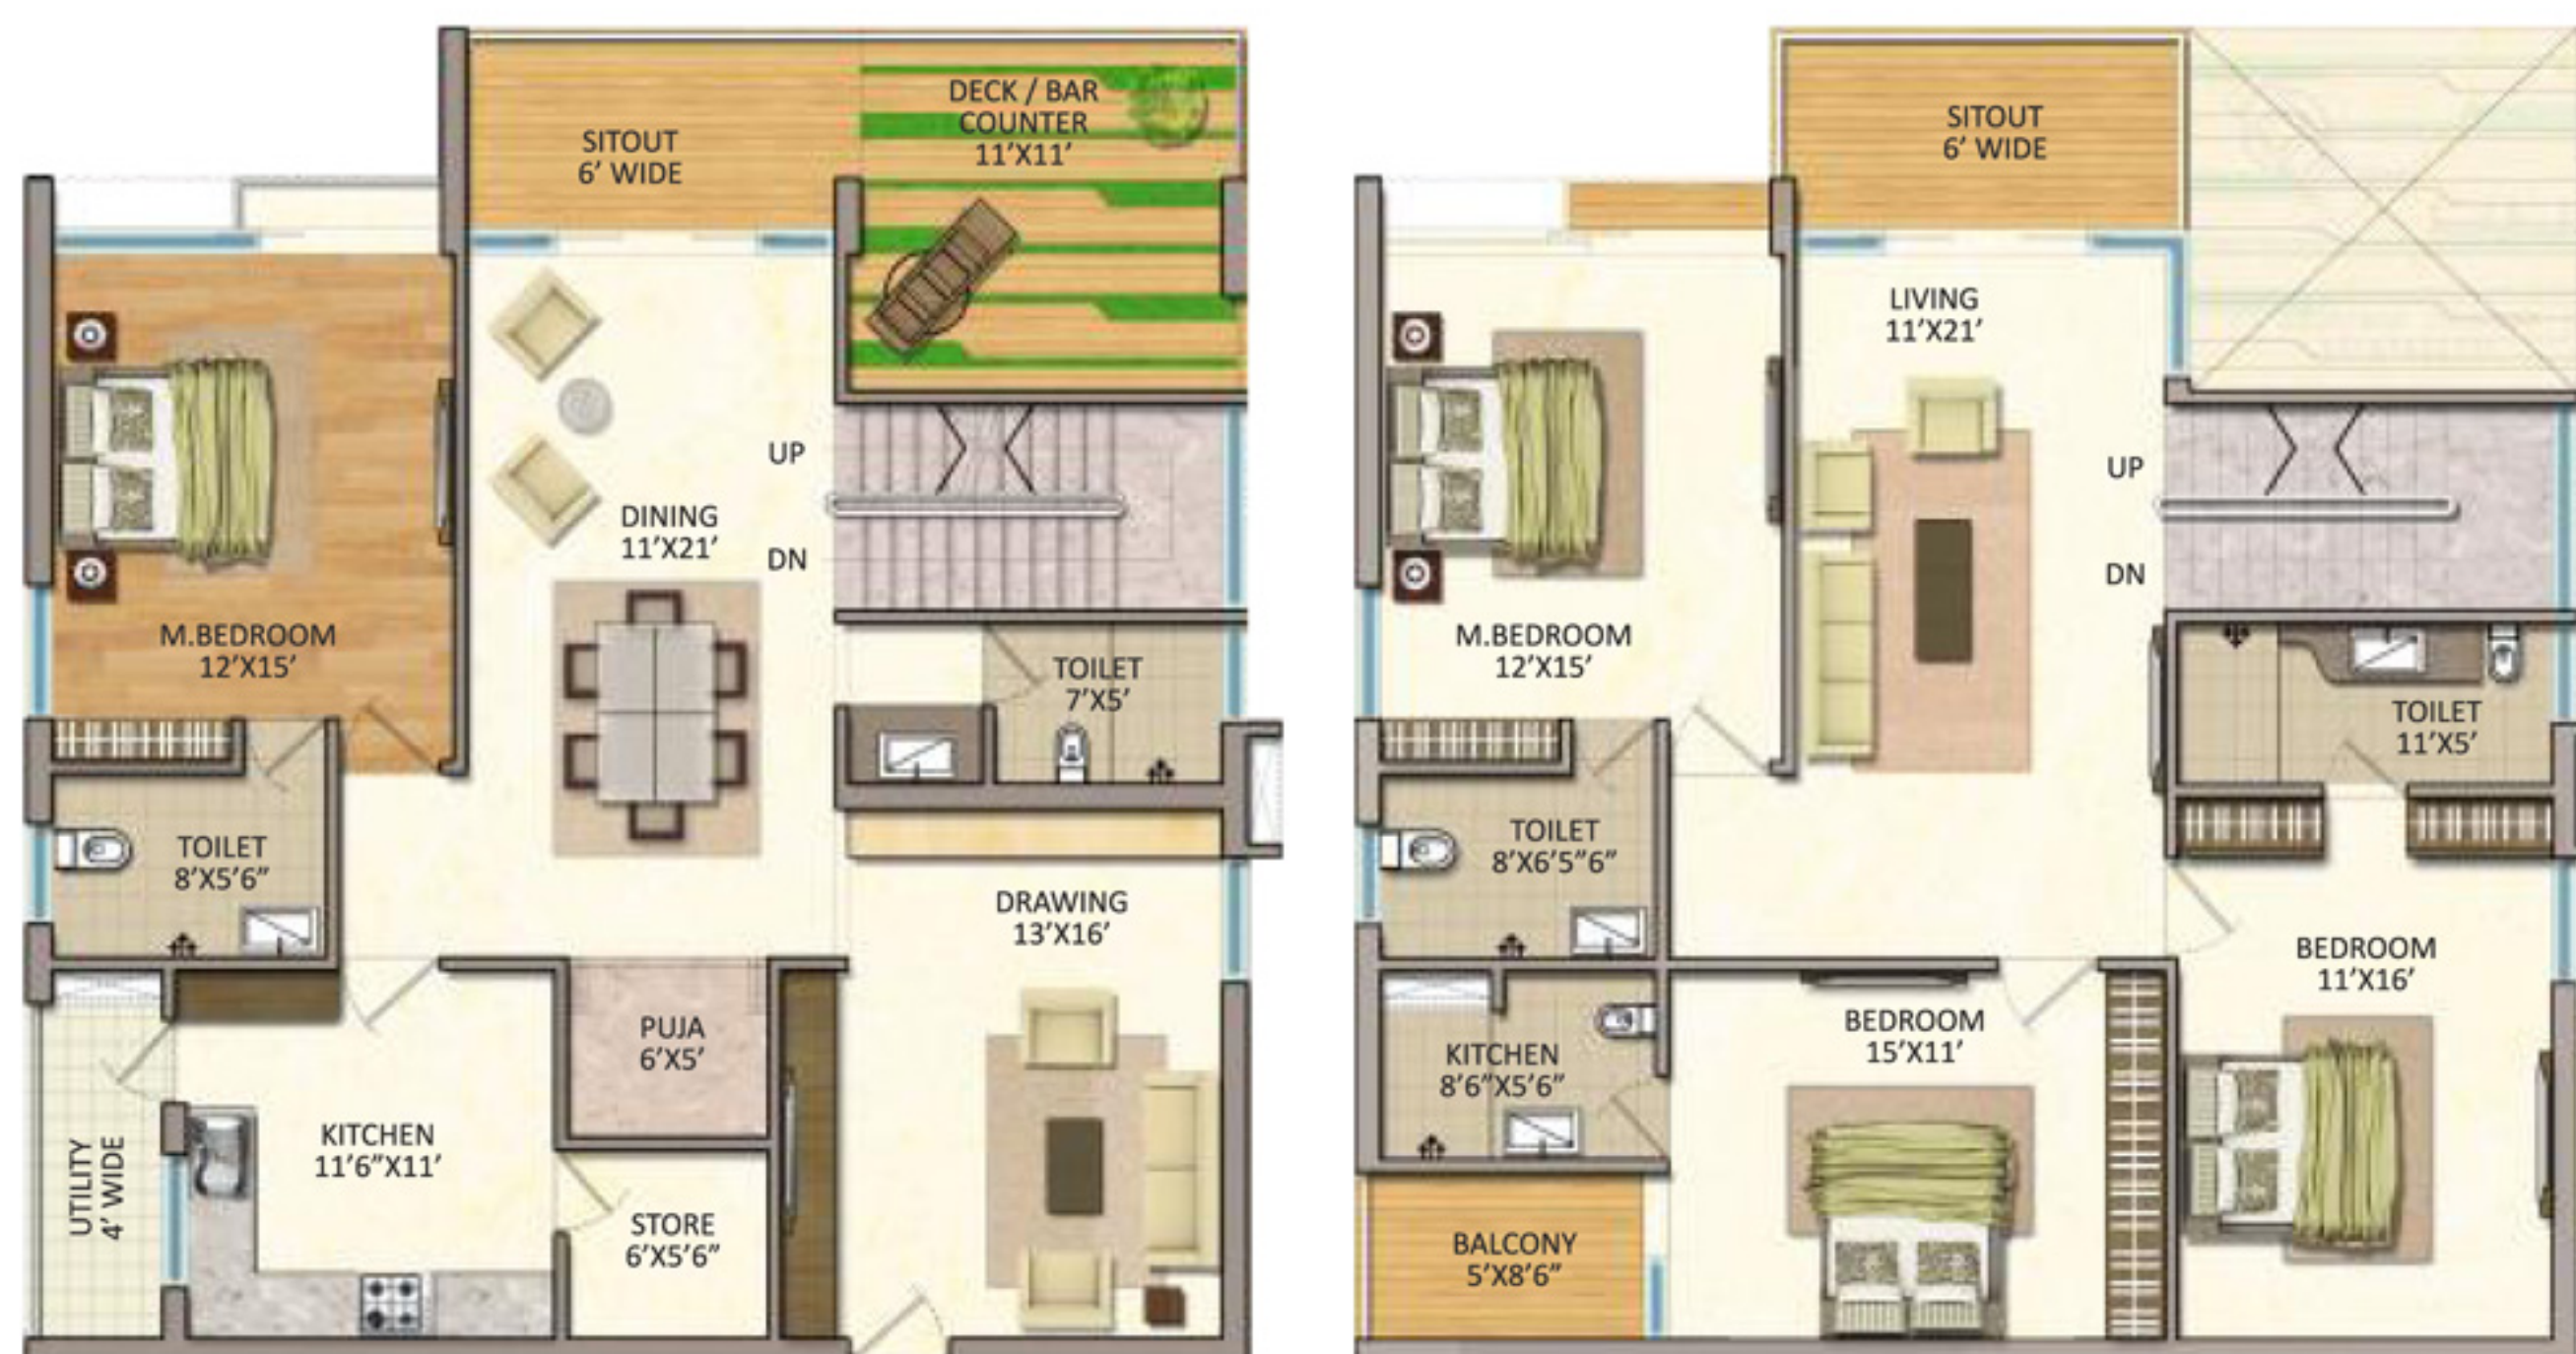

SKY VILLAS FLOOR PLANS

SKY VILLA 8 GROUND FLOOR

FIRST FLOOR

TOTAL 3795 sft.

SKY VILLA 9 GROUND FLOOR

FIRST FLOOR

TOTAL 2965 sft.

SKY VILLA 11 GROUND FLOOR

FIRST

TOTAL 3900 sft.

SKY VILLA 12 GROUND FLOOR

FIRST

TOTAL 3435 sft.

SKY VILLA 13 GROUND FLOOR

FIRST

TOTAL 3340 sft.

SKY VILLA 14 GROUND FLOOR

FIRST

TOTAL 3630 sft.